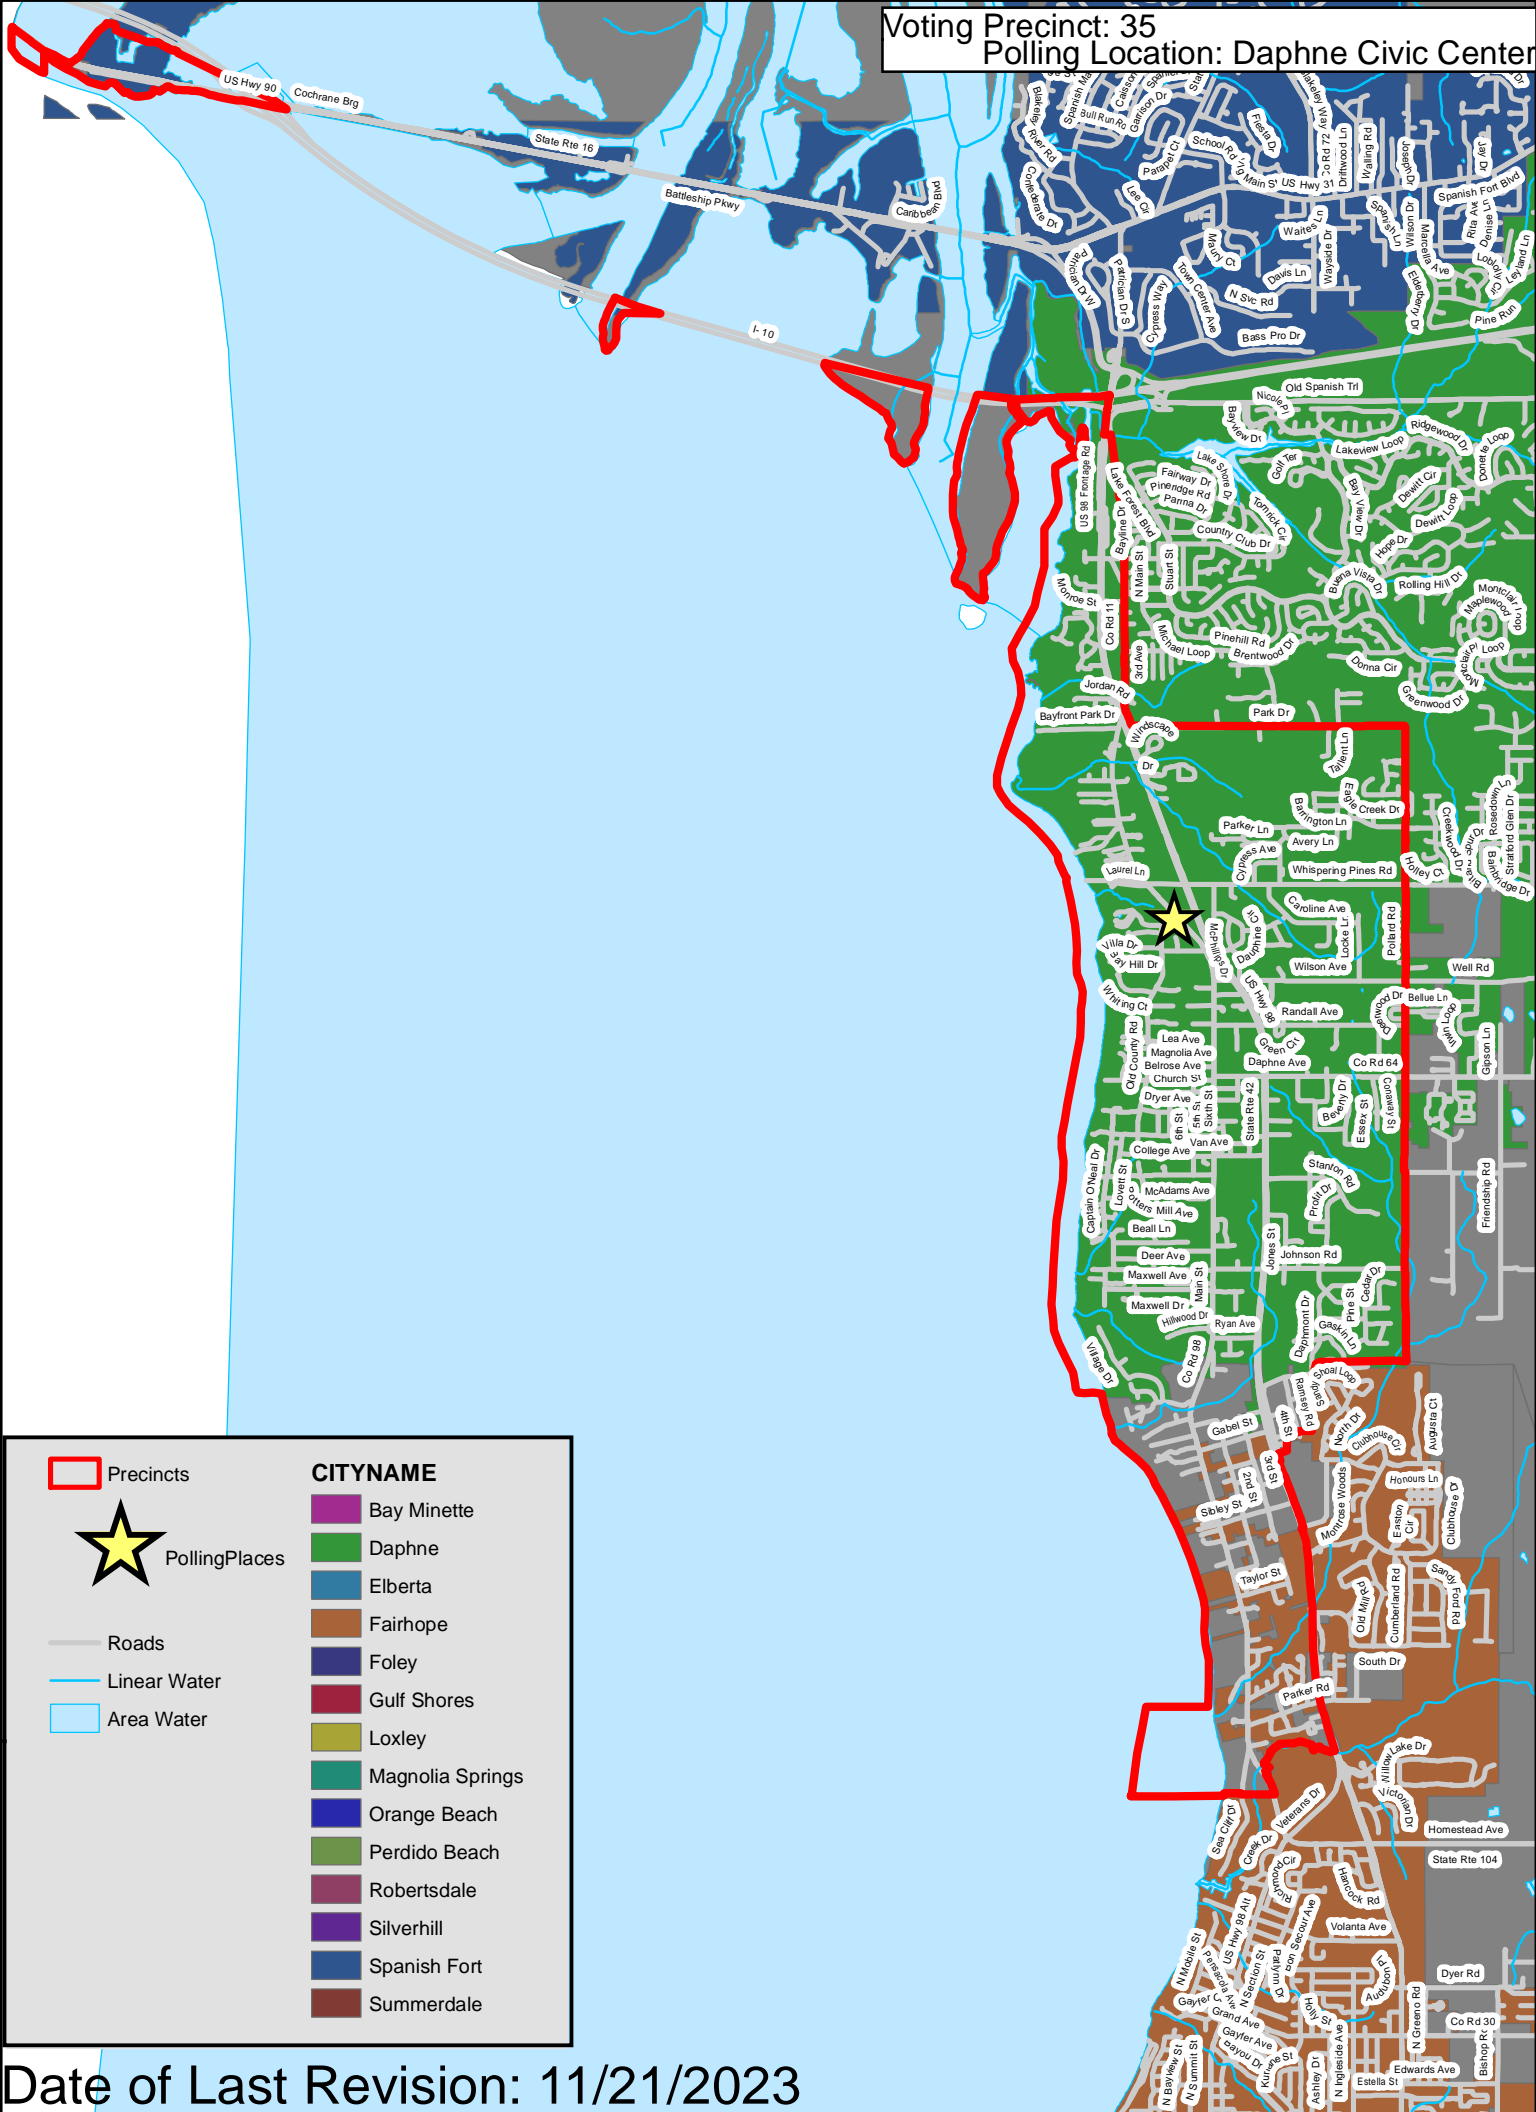

Precincts

PollingPlaces

Roads
Linear Water
Area Water

CITYNAME

- Bay Minette
- Daphne
- Elberta
- Fairhope
- Foley
- Gulf Shores
- Loxley
- Magnolia Springs
- Orange Beach
- Perdido Beach
- Robertsdale
- Silverhill
- Spanish Fort
- Summerdale