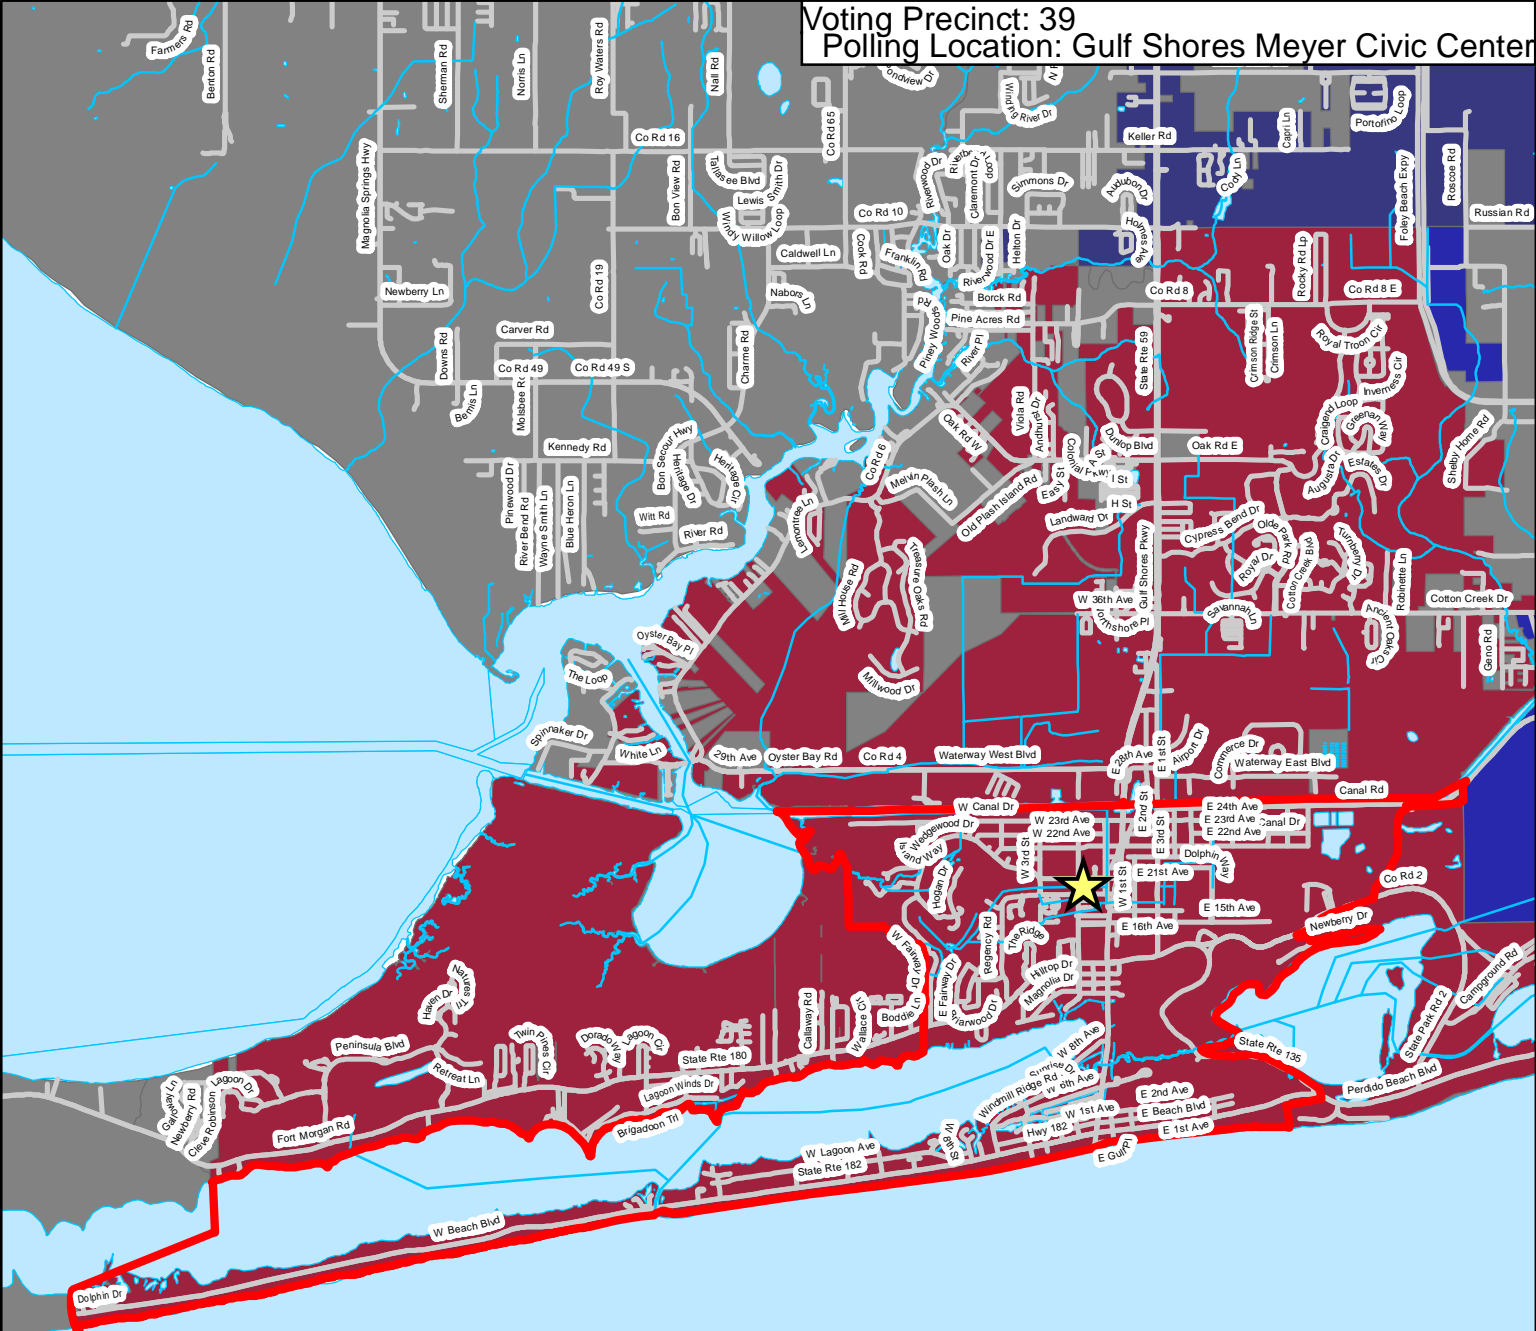

Voting Precinct: 39
Polling Location: Gulf Shores Meyer Civic Center

	Precincts	CITYNAME
	PollingPlaces	Bay Minette
	Roads	Daphne
	Linear Water	Elberta
	Area Water	Fairhope
		Foley
		Gulf Shores
		Loxley
		Magnolia Springs
		Orange Beach
		Perdido Beach
		Robertsdale
		Silverhill
		Spanish Fort
		Summerdale