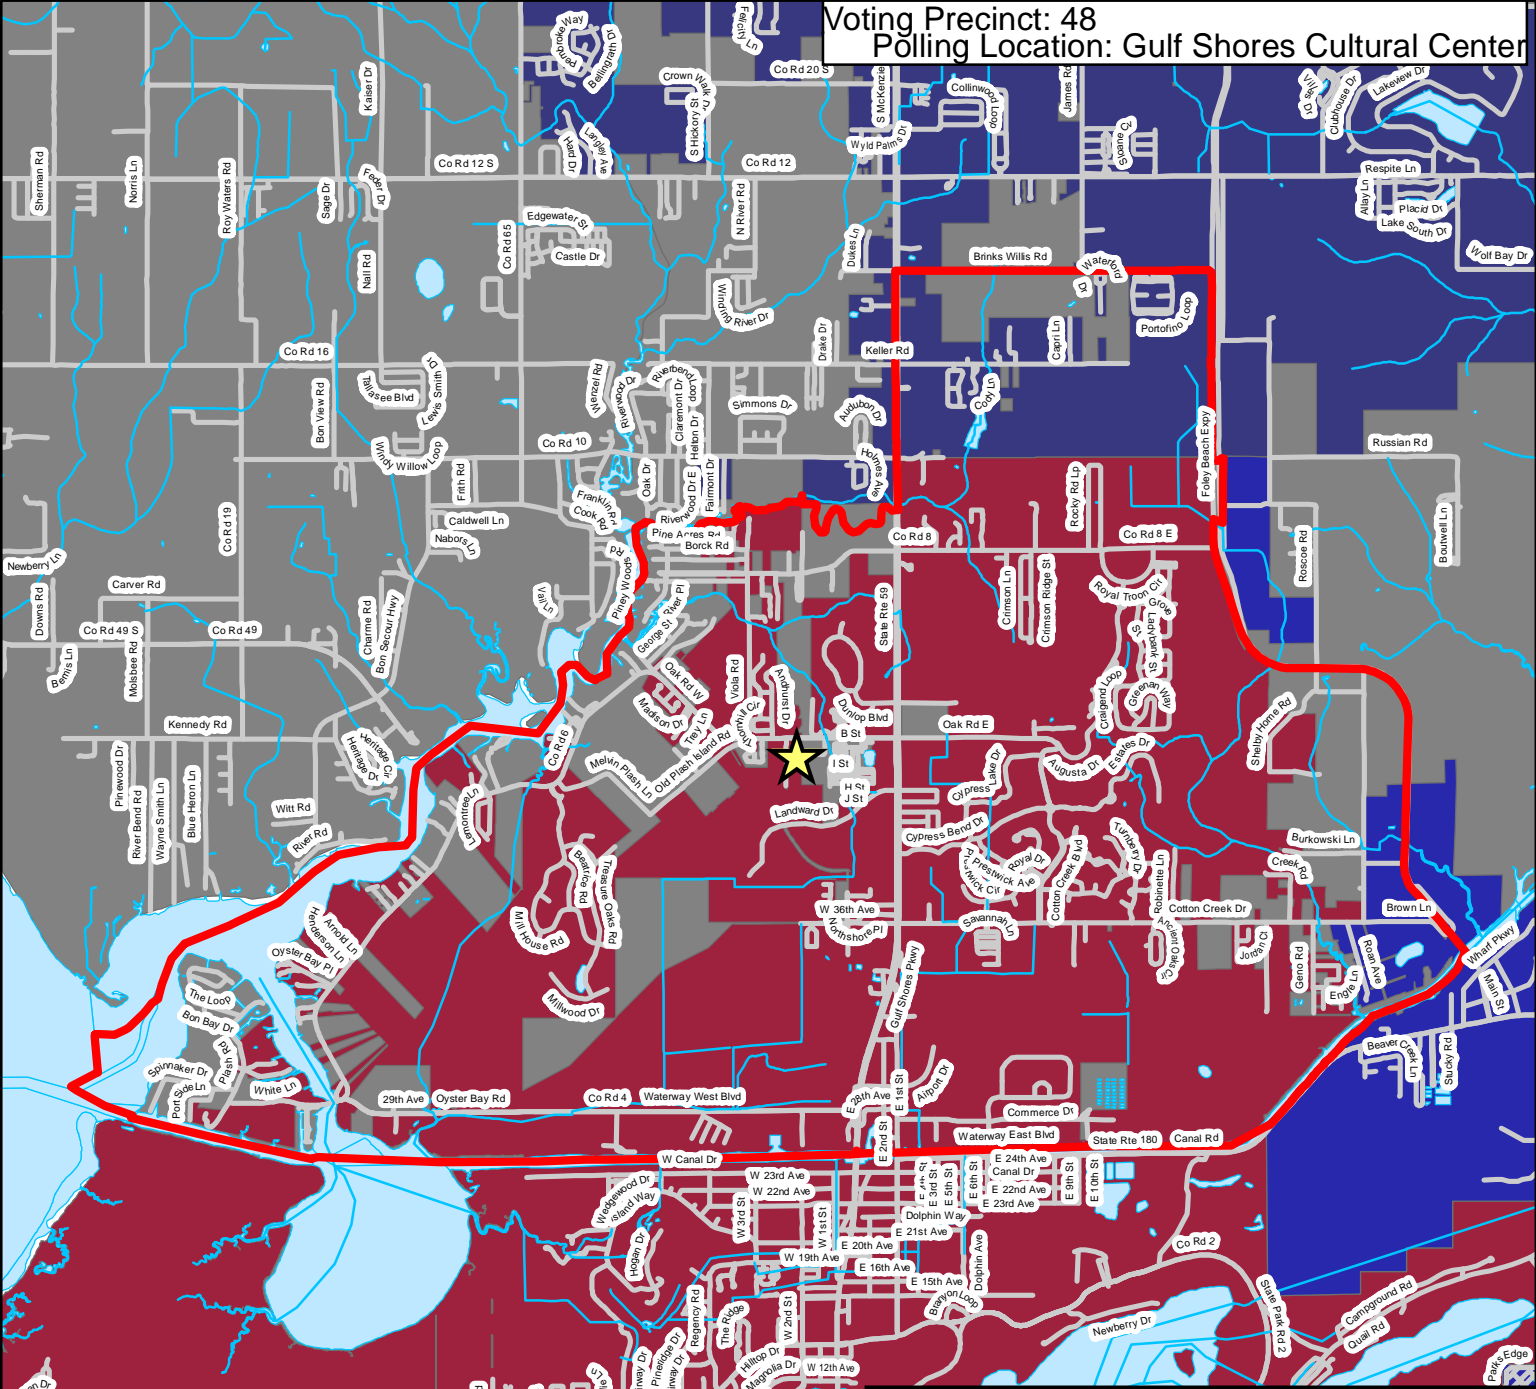

Precincts	CITYNAME
	PollingPlaces	Bay Minette
	Roads	Daphne
	Linear Water	Elberta
	Area Water	Fairhope
		Foley
		Gulf Shores
		Loxley
		Magnolia Springs
		Orange Beach
		Perdido Beach
		Robertsdale
		Silverhill
		Spanish Fort
		Summerdale