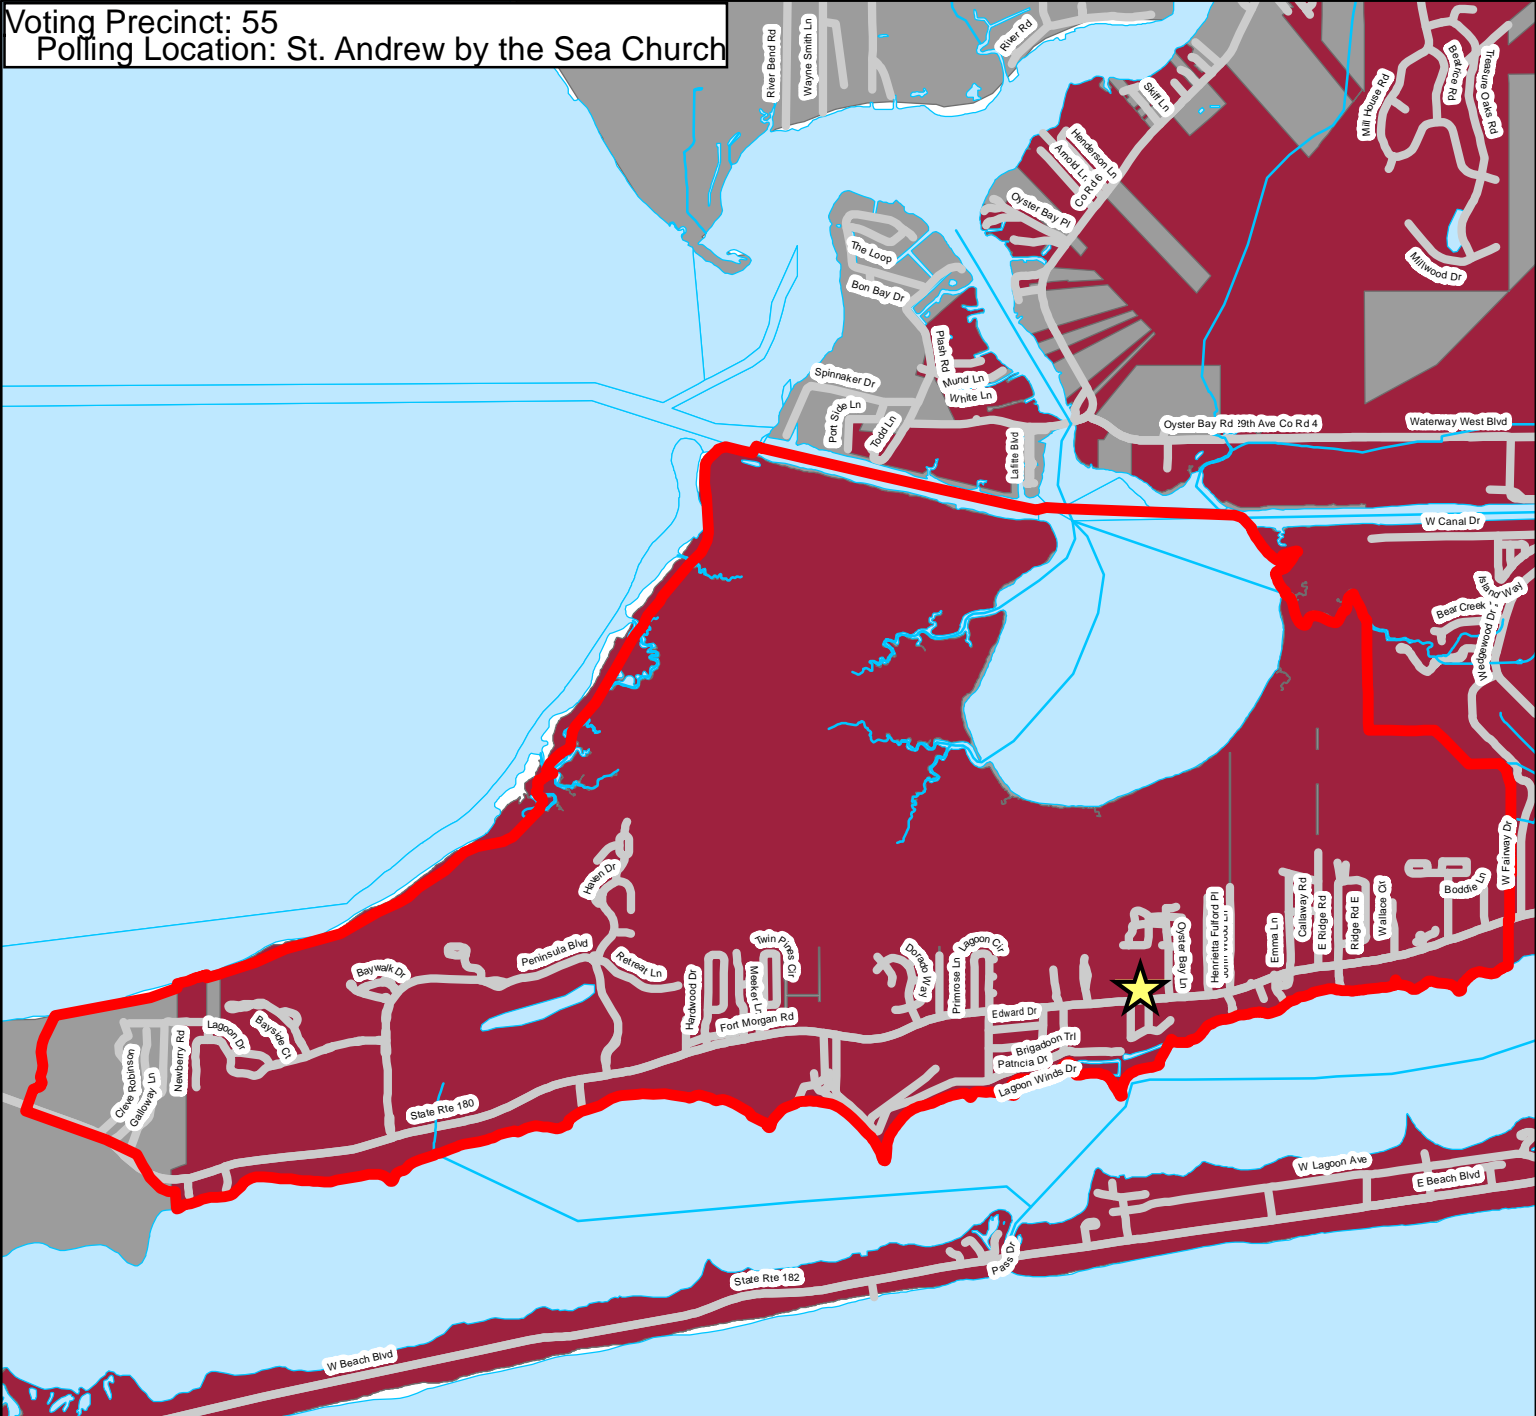

Voting Precinct: 54
Polling Location: The Vine Ministries

	Precincts	CITYNAME
	PollingPlaces	 Bay Minette
	Roads	 Daphne
	Linear Water	 Elberta
	Area Water	 Fairhope
		 Foley
		 Gulf Shores
		 Loxley
		 Magnolia Springs
		 Orange Beach
		 Perdido Beach
		 Robertsdale
		 Silverhill
		 Spanish Fort
		 Summerdale