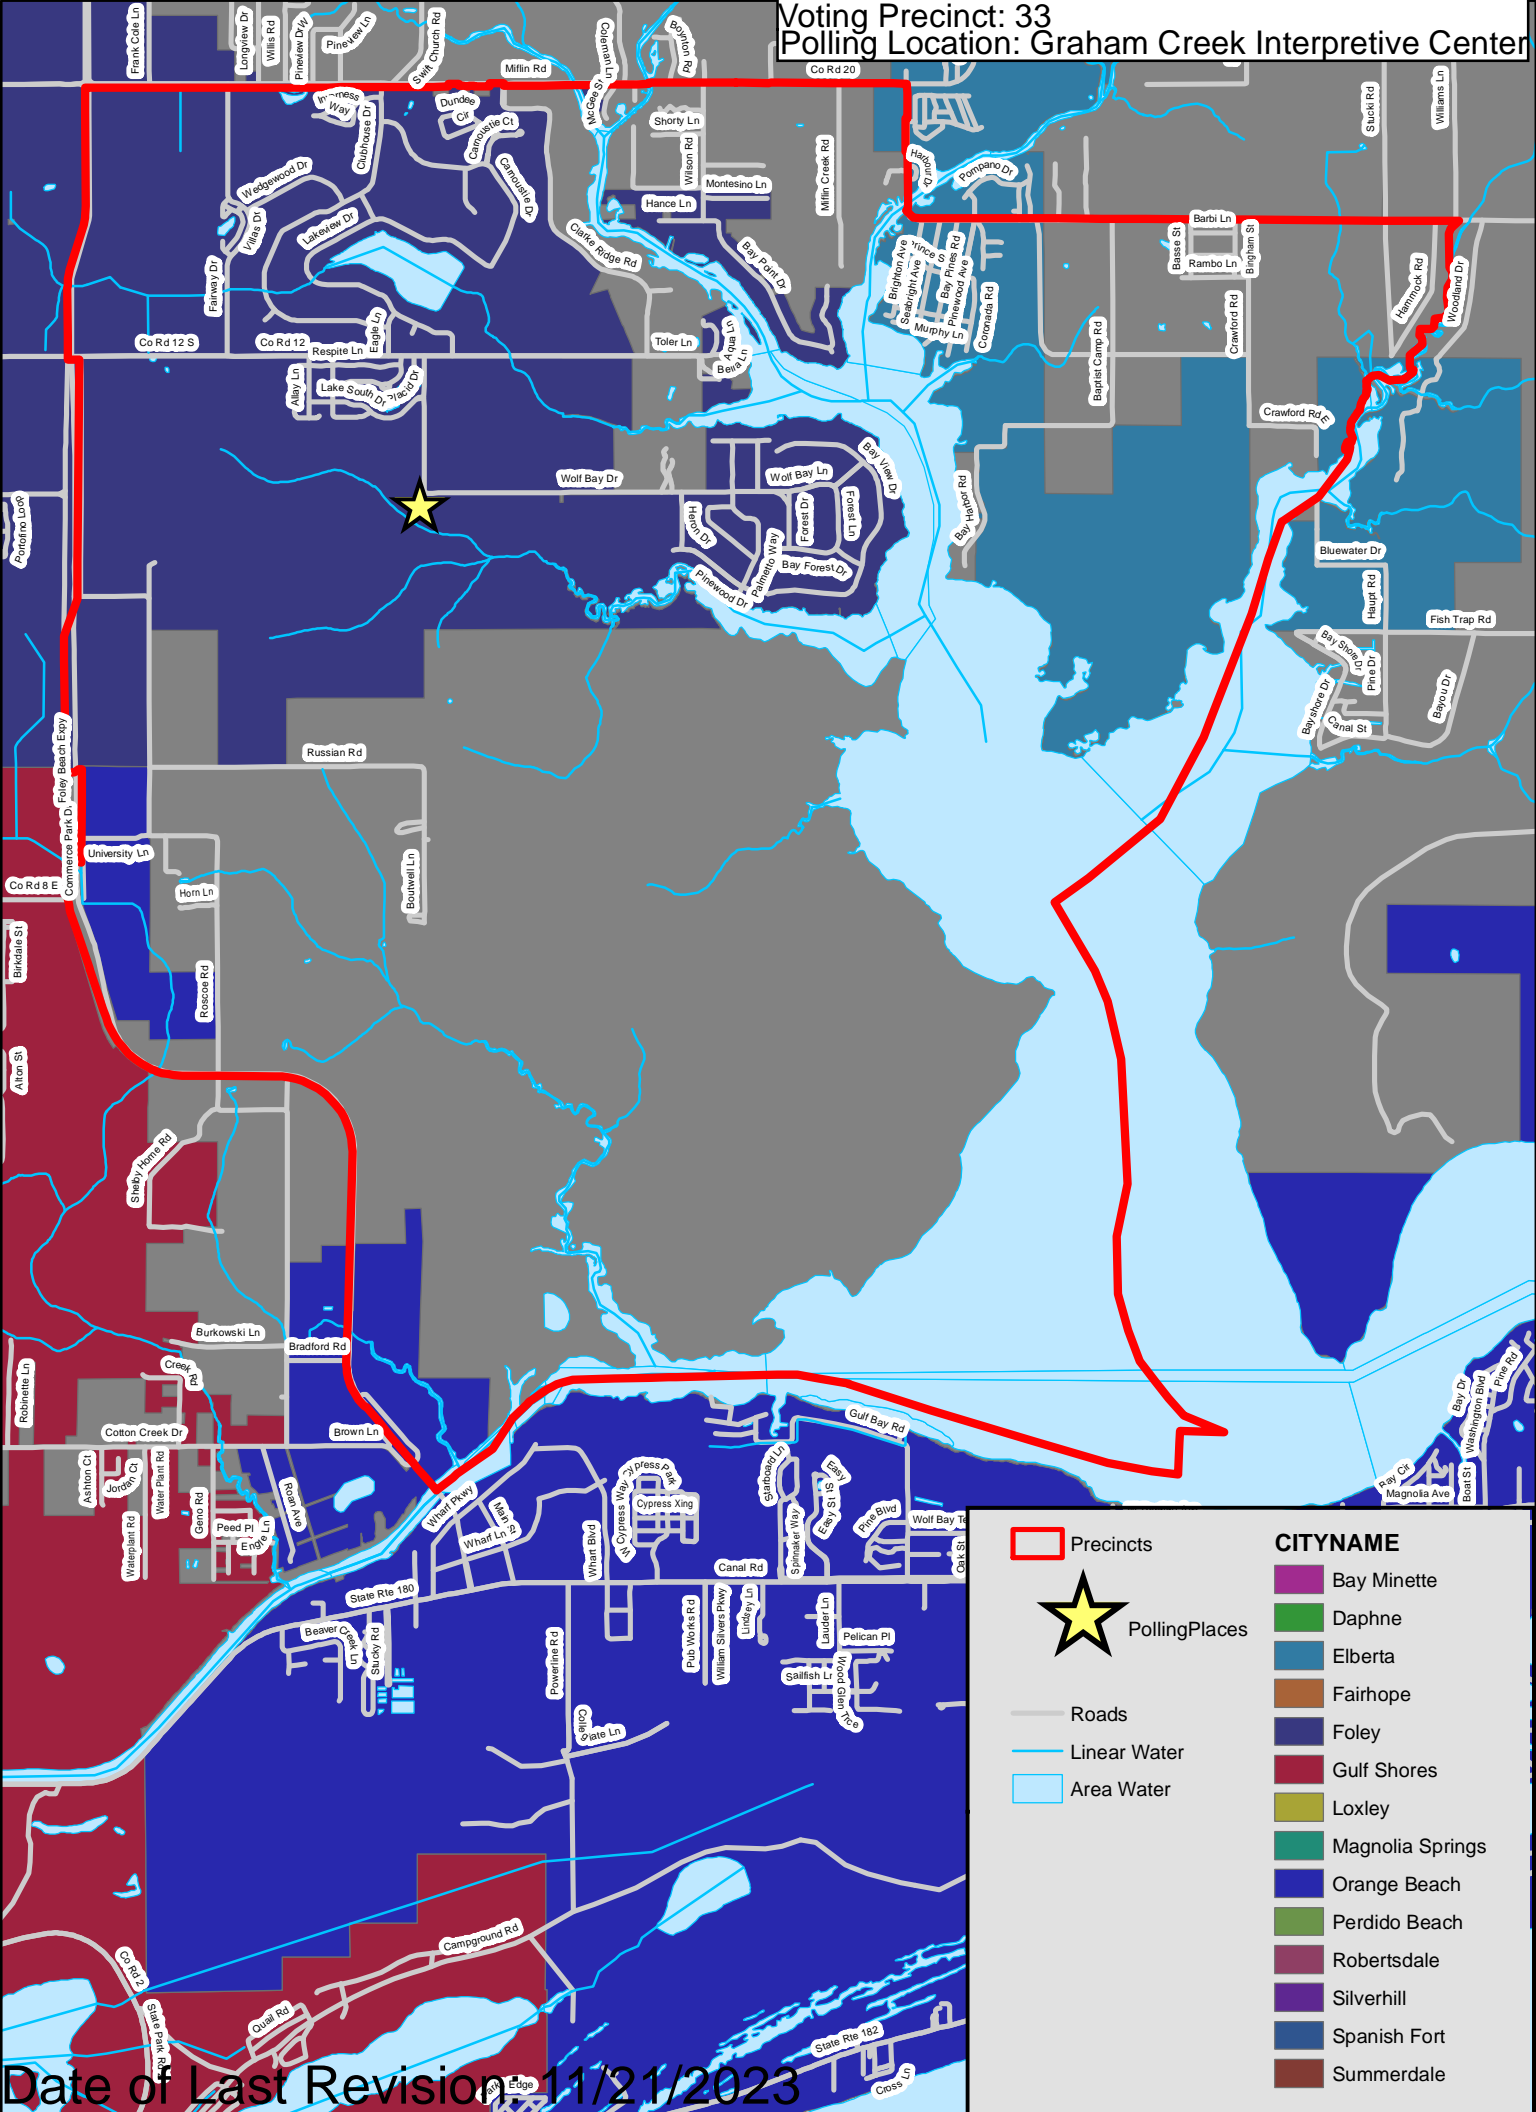

Precincts	CITYNAME
PollingPlaces	Bay Minette
Roads	Daphne
Linear Water	Elberta
Area Water	Fairhope
	Foley
	Gulf Shores
	Loxley
	Magnolia Springs
	Orange Beach
	Perdido Beach
	Robertsdale
	Silverhill
	Spanish Fort
	Summerdale