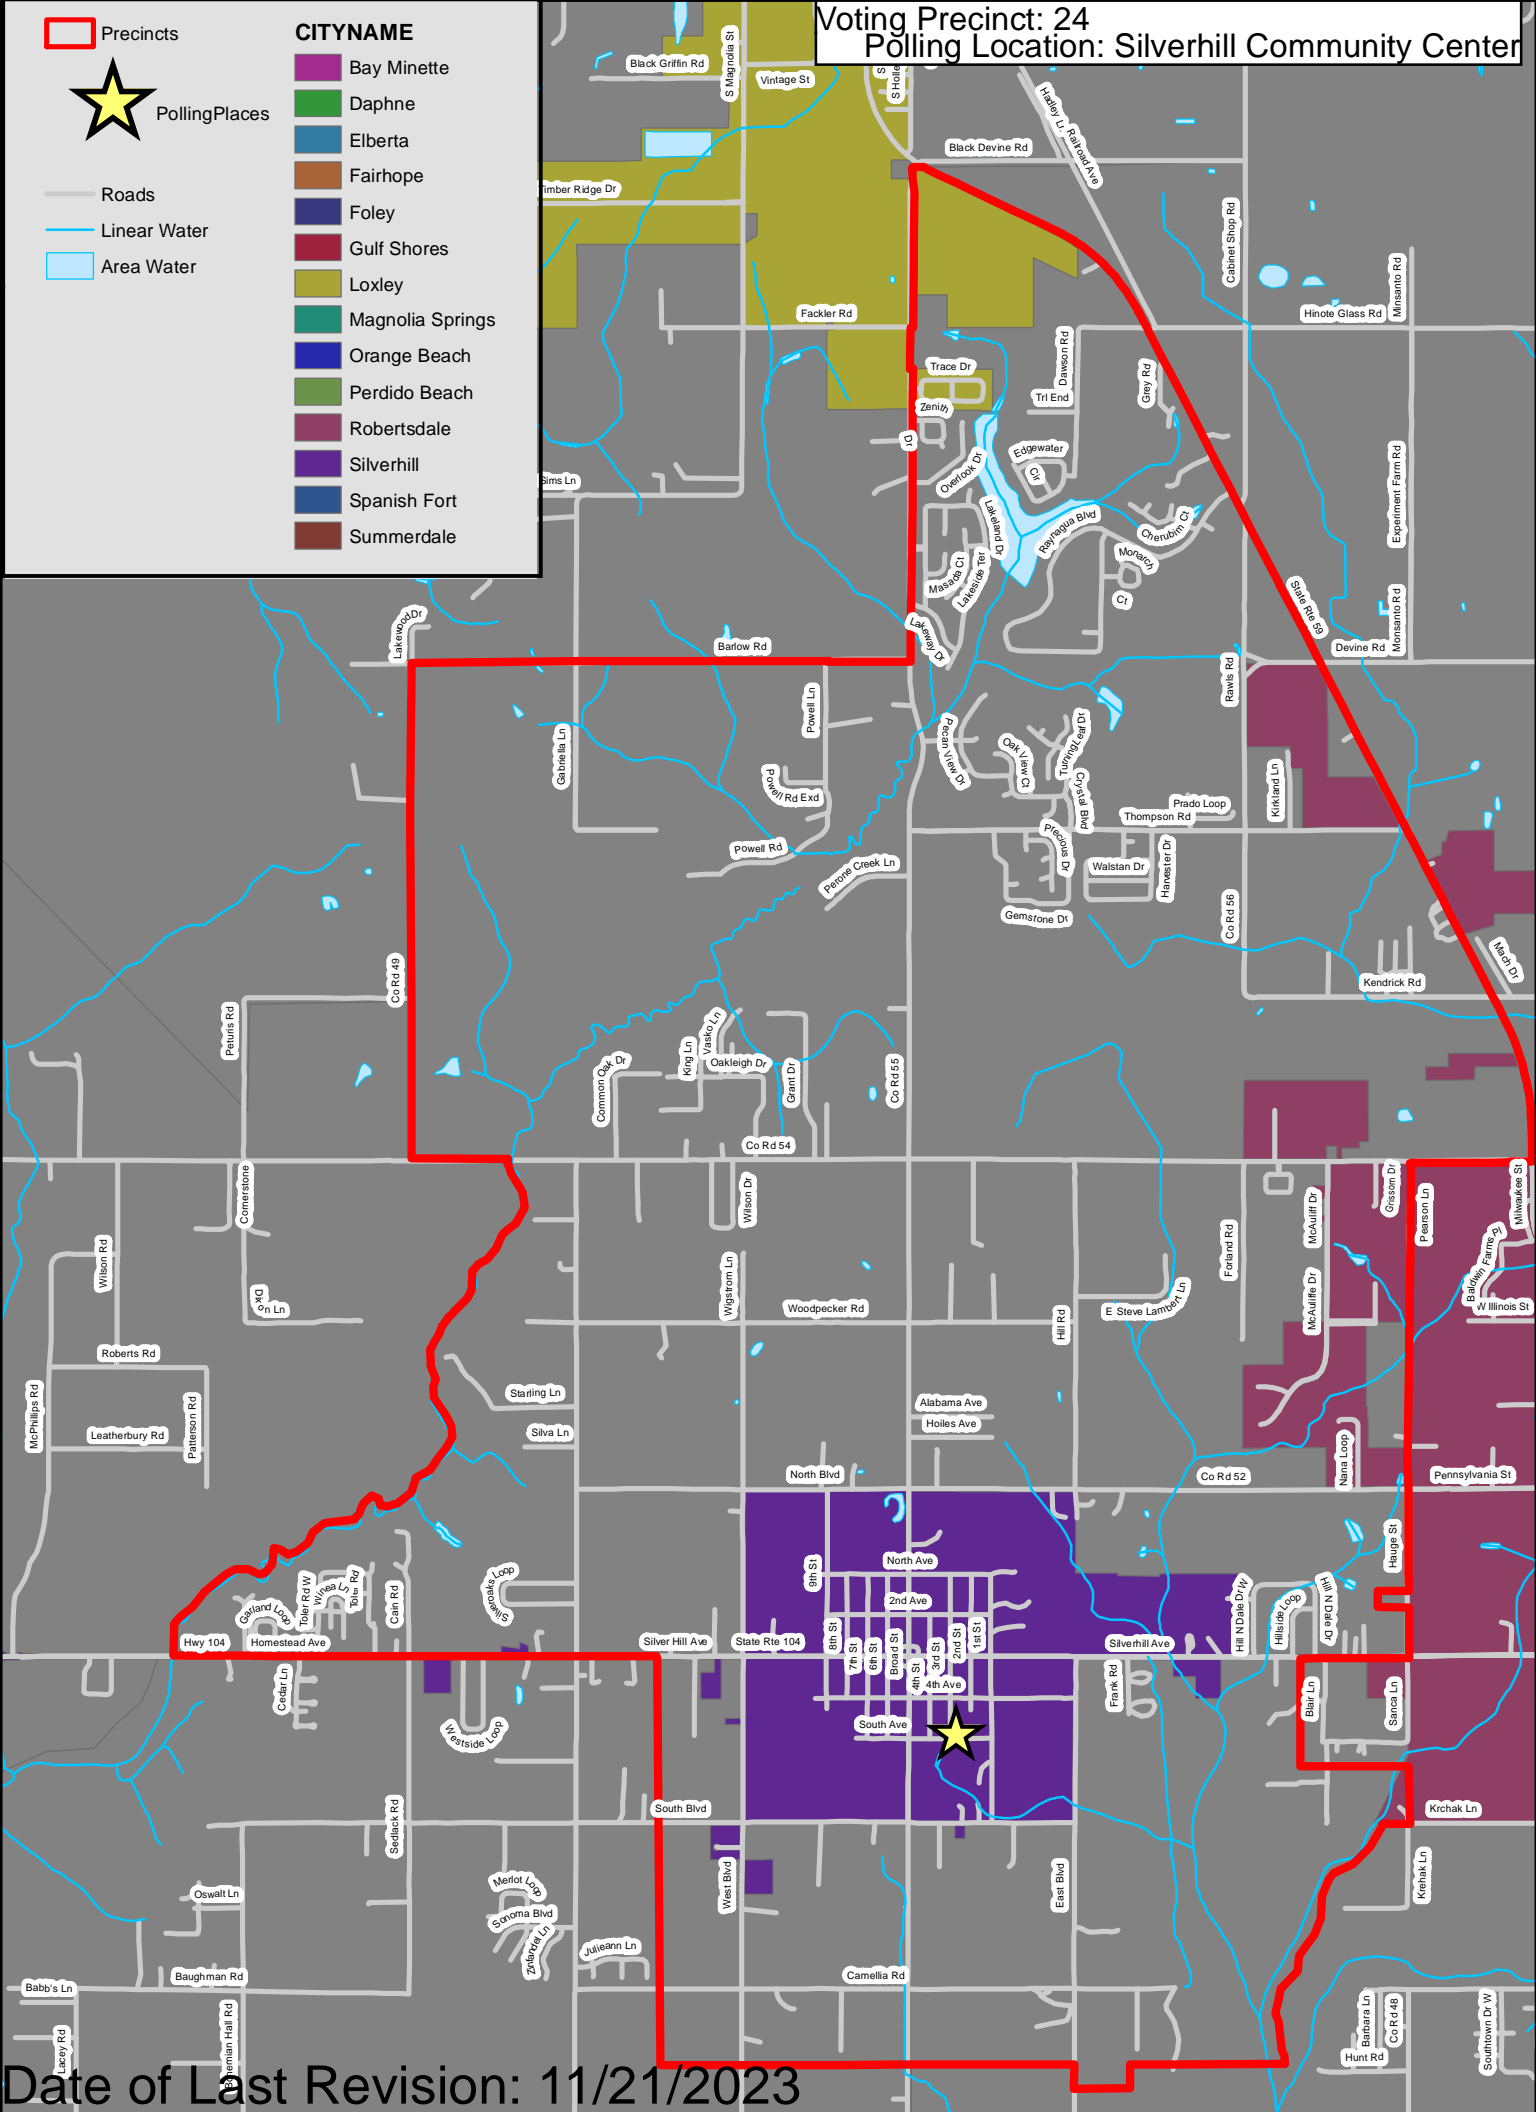

Voting Precinct: 24
Polling Location: Silverhill Community Center

Legend:

- Precincts
- PollingPlaces
- Roads
- Linear Water
- Area Water

CITYNAME

- Bay Minette
- Daphne
- Elberta
- Fairhope
- Foley
- Gulf Shores
- Loxley
- Magnolia Springs
- Orange Beach
- Perdido Beach
- Robertsdale
- Silverhill
- Spanish Fort
- Summerdale