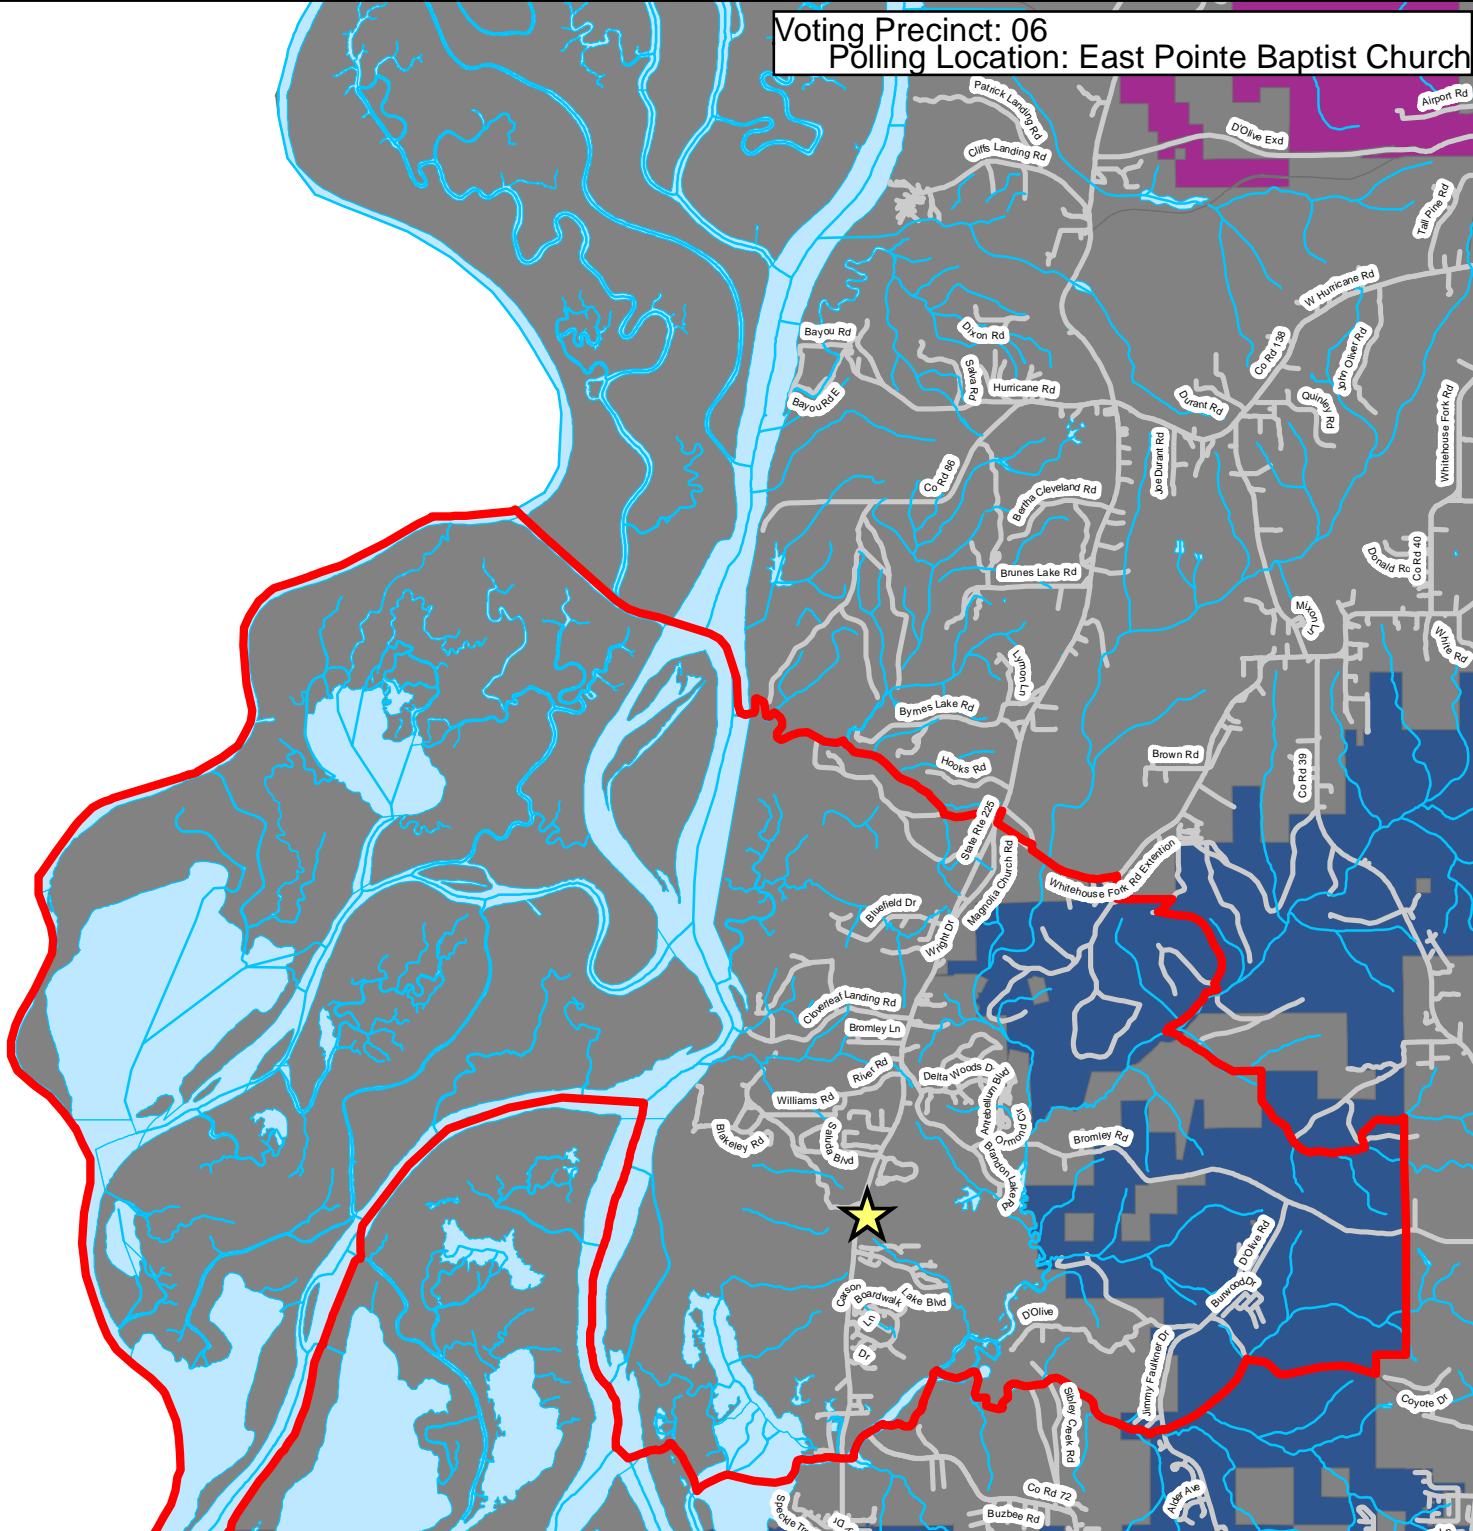

Voting Precinct: 06
Polling Location: East Point Baptist Church

	Precincts		CITYNAME Bay Minette
	PollingPlaces		Daphne
	Roads		Elberta
	Linear Water		Fairhope
	Area Water		Foley
			Gulf Shores
			Loxley
			Magnolia Springs
			Orange Beach
			Perdido Beach
			Robertsdale
			Silverhill
			Spanish Fort
			Summerdale