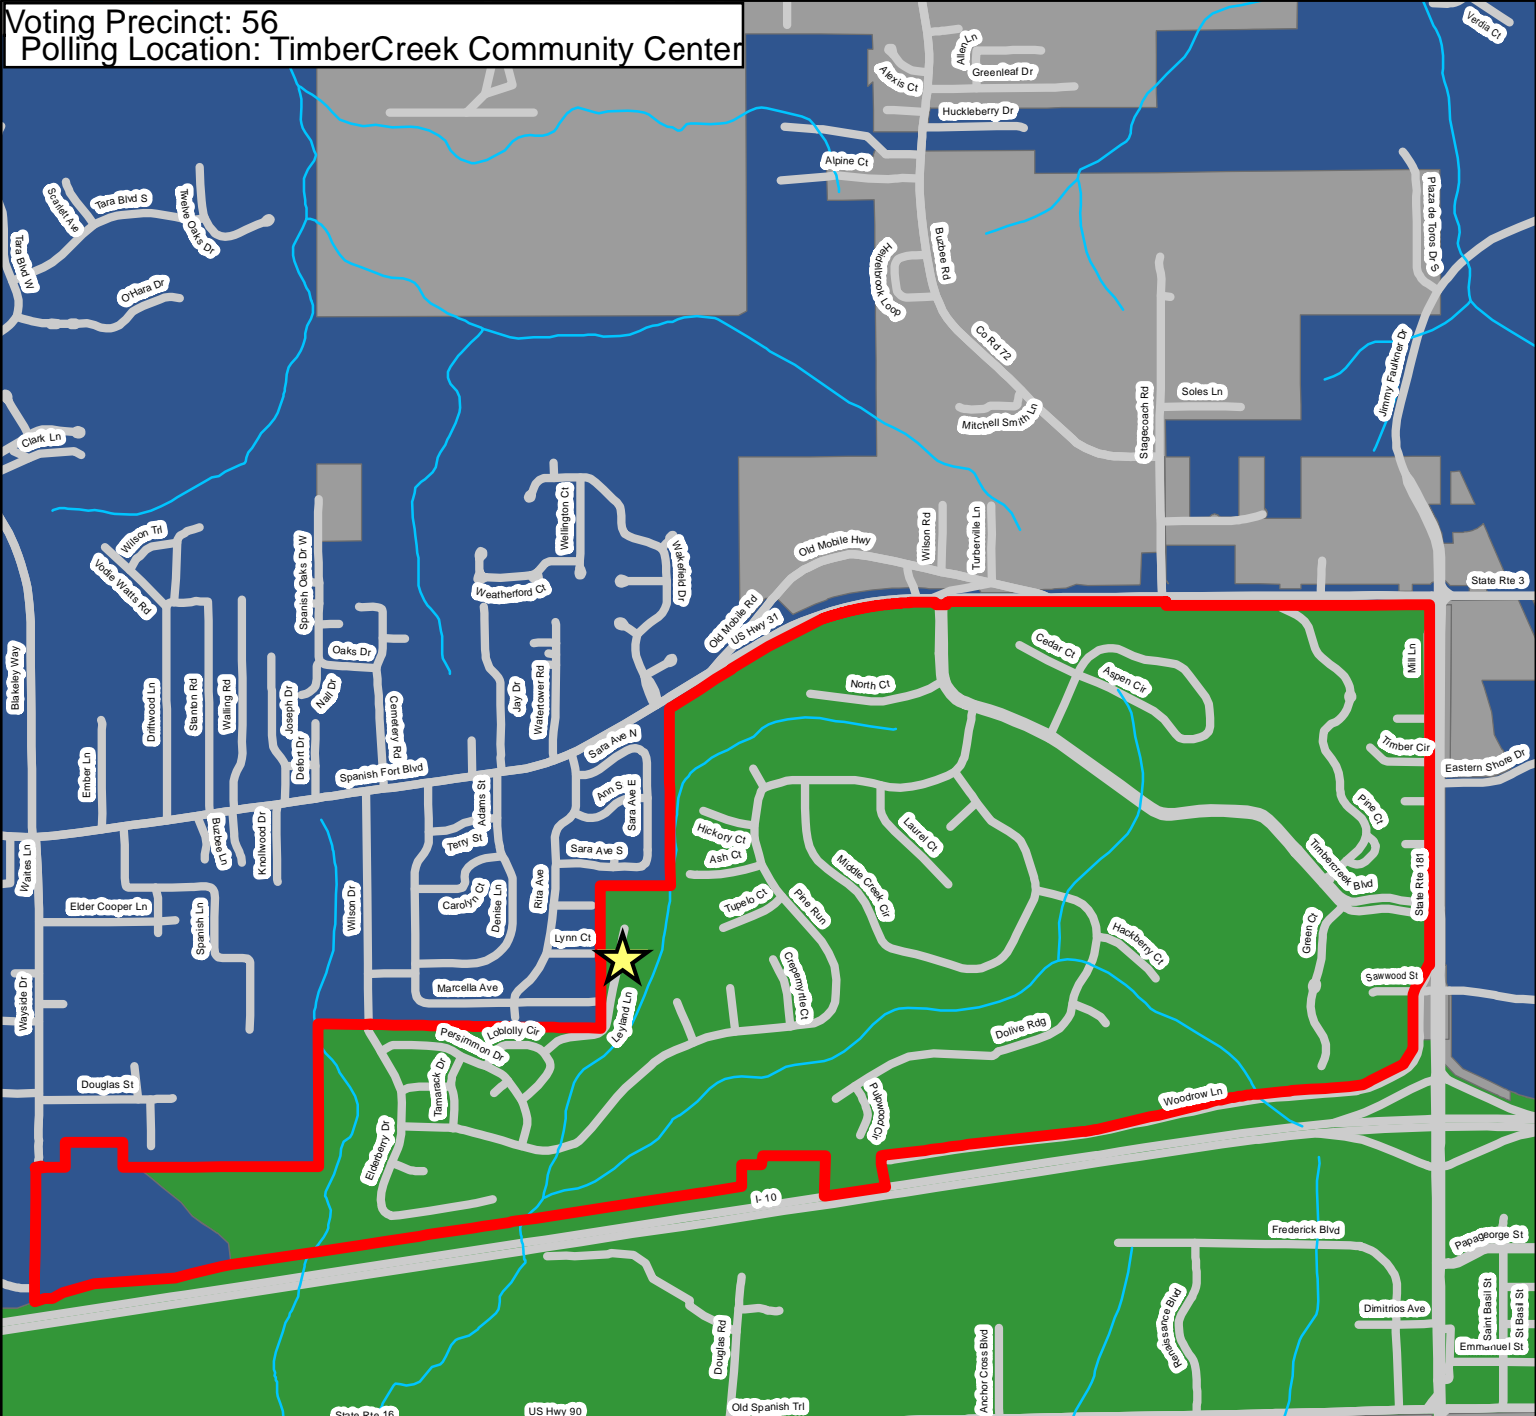

Voting Precinct: 56
 Polling Location: TimberCreek Community Center

	Precincts	CITYNAME
	PollingPlaces	 Bay Minette
	Roads	 Daphne
	Linear Water	 Elberta
	Area Water	 Fairhope
		 Foley
		 Gulf Shores
		 Loxley
		 Magnolia Springs
		 Orange Beach
		 Perdido Beach
		 Robertsedale
		 Silverhill
		 Spanish Fort
		 Summerdale