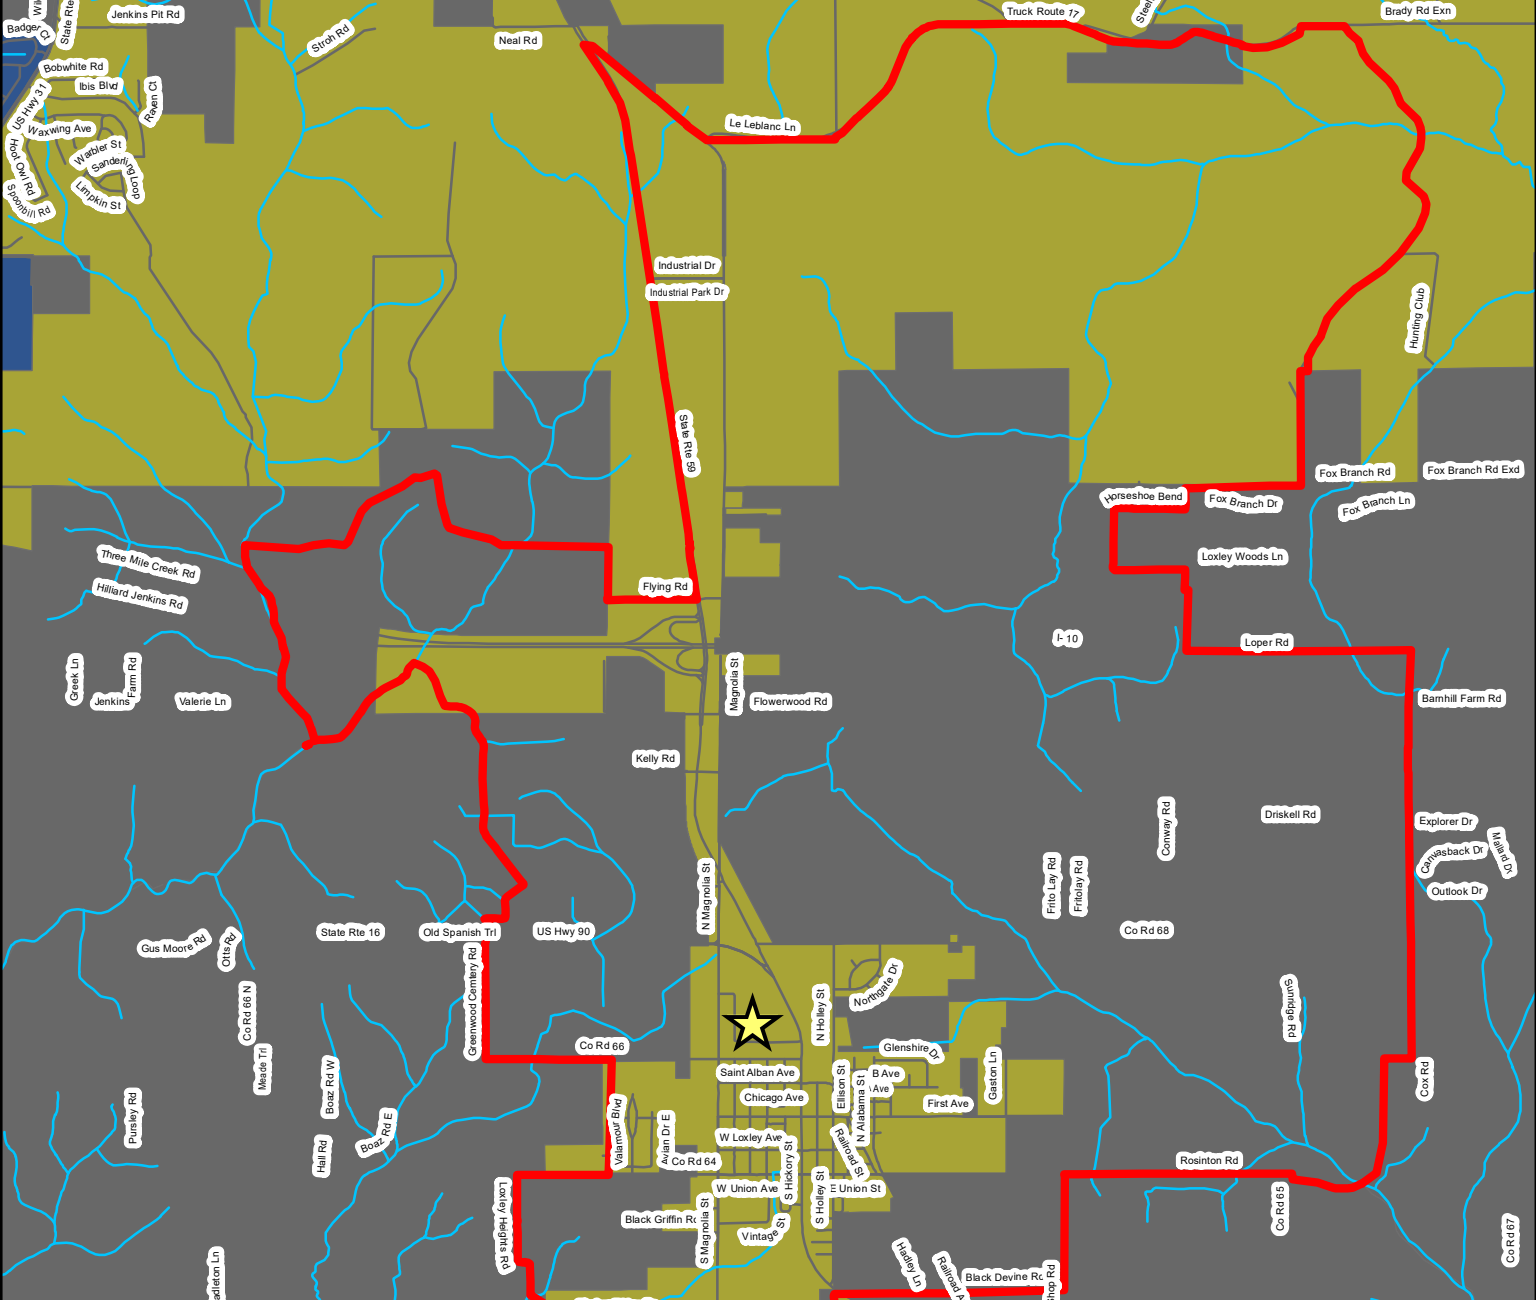

Voting Precinct: 09
Polling Location: Loxley Civic Center

	Precincts	CITYNAME
	PollingPlaces	Bay Minette
	Roads	Daphne
	Linear Water	Elberta
	Area Water	Fairhope
		Foley
		Gulf Shores
		Loxley
		Magnolia Springs
		Orange Beach
		Perdido Beach
		Robertsdale
		Silverhill
		Spanish Fort
		Summerdale