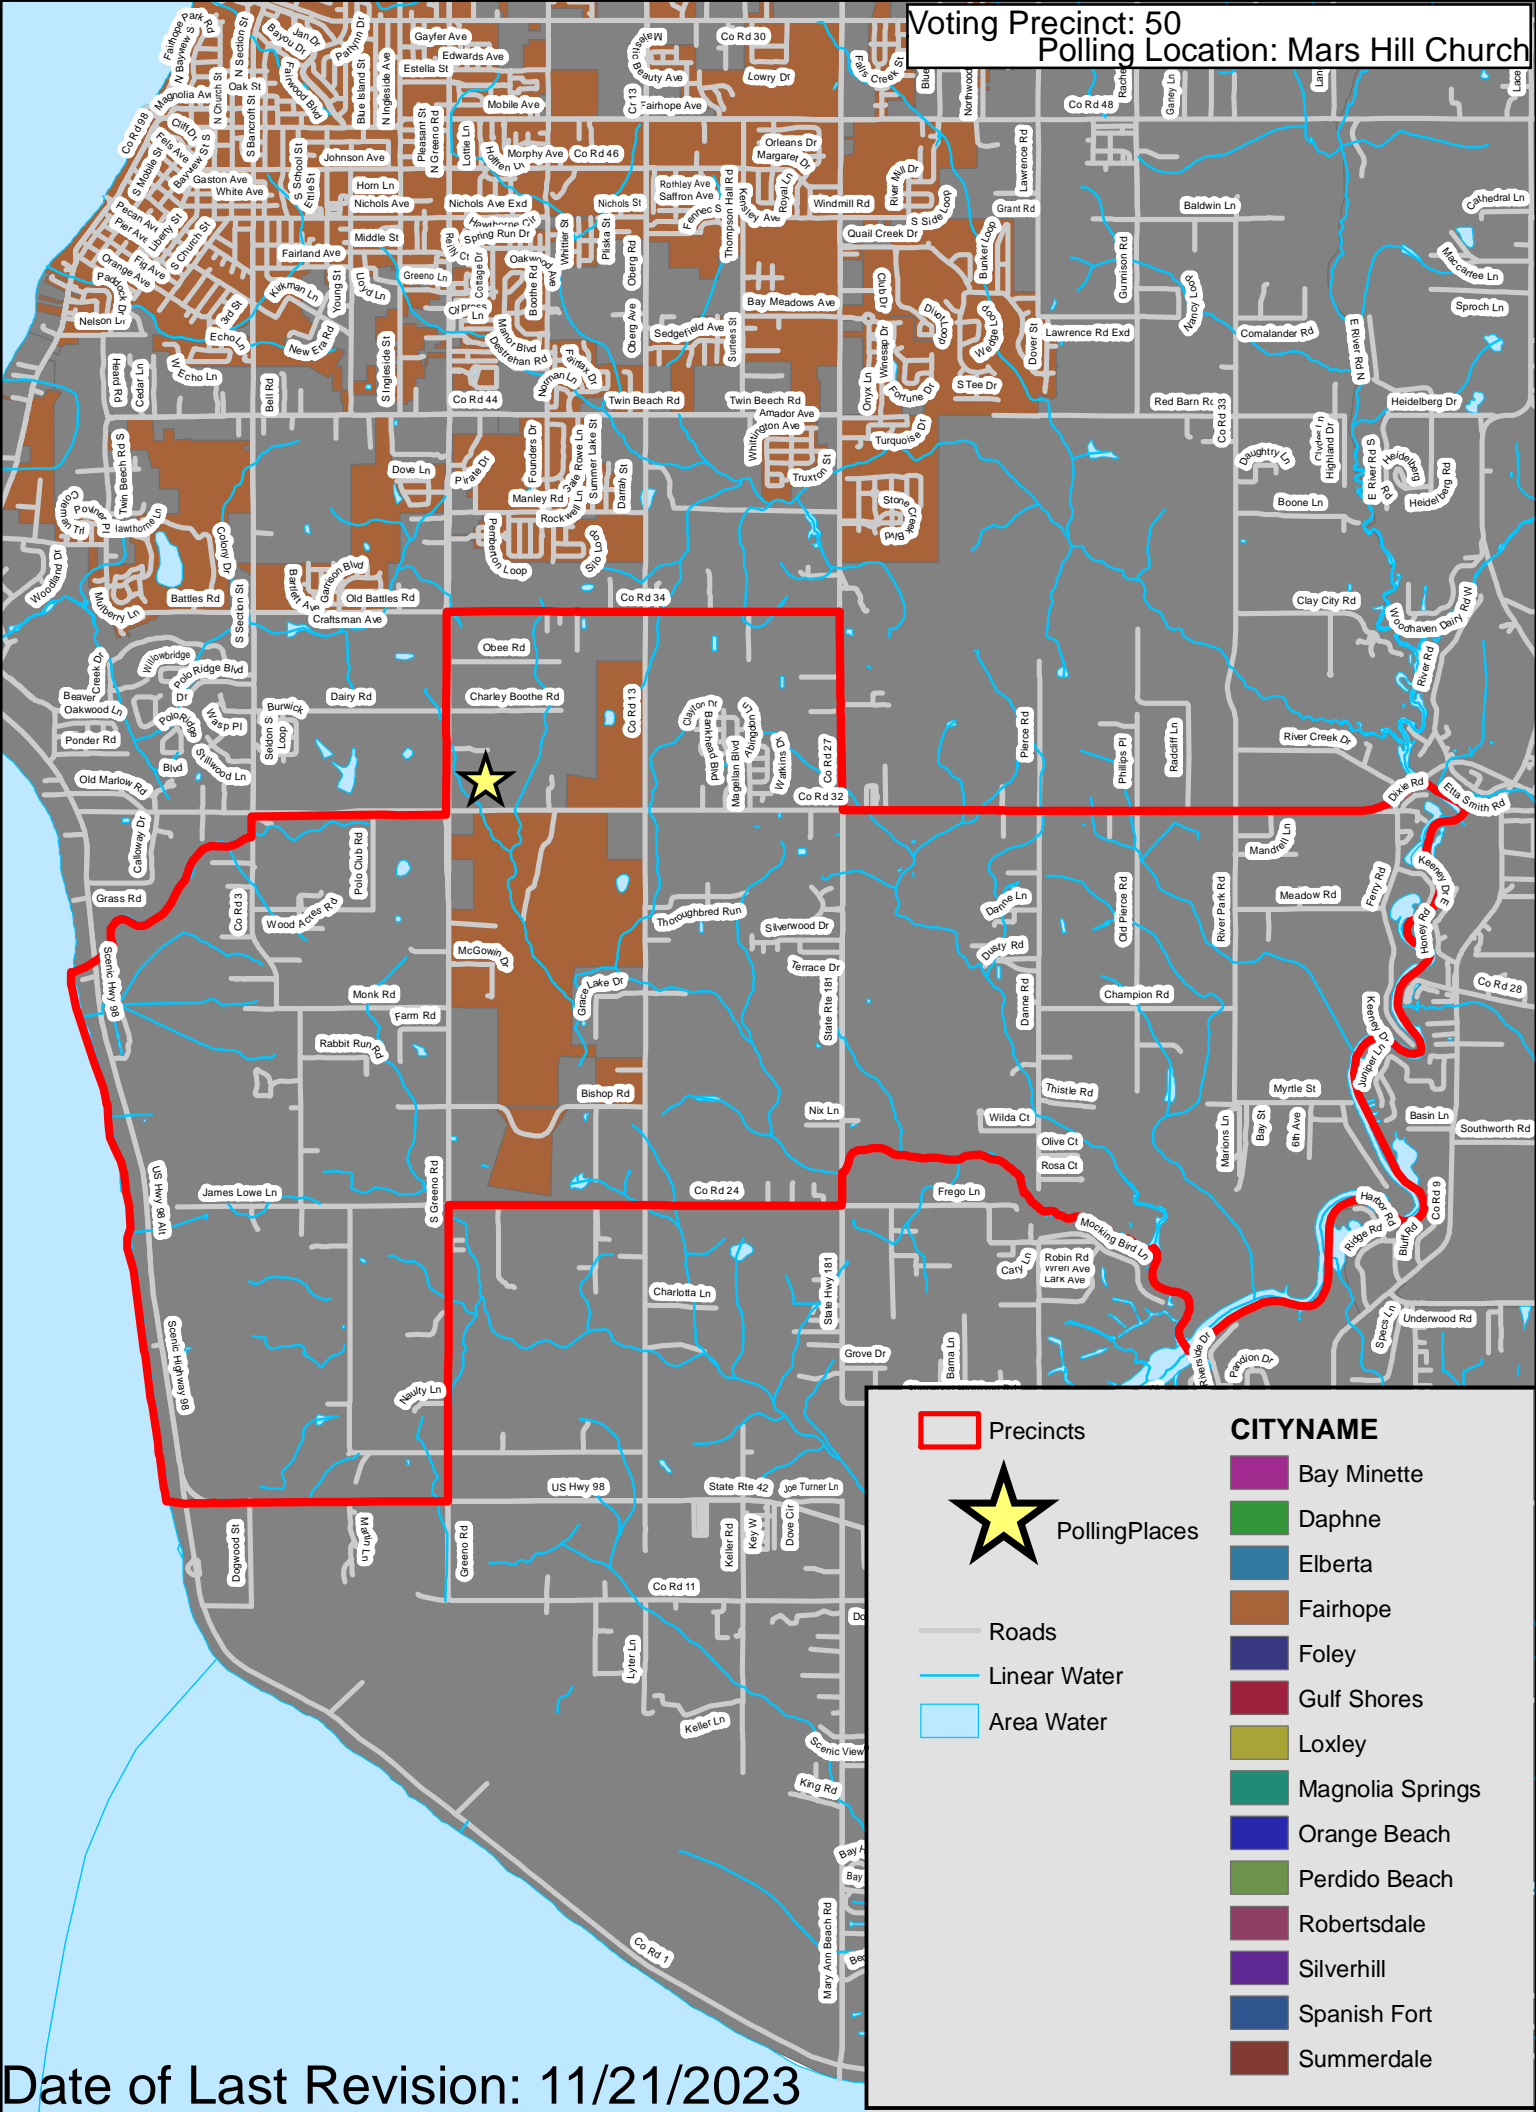

Voting Precinct: 49

Polling Location: Fairhope, Homestead Village of Fairhope

	Precincts	CITYNAME
	PollingPlaces	 Bay Minette
	Roads	 Daphne
	Linear Water	 Elberta
	Area Water	 Fairhope
		 Foley
		 Gulf Shores
		 Loxley
		 Magnolia Springs
		 Orange Beach
		 Perdido Beach
		 Robertsdale
		 Silverhill
		 Spanish Fort
		 Summerdale