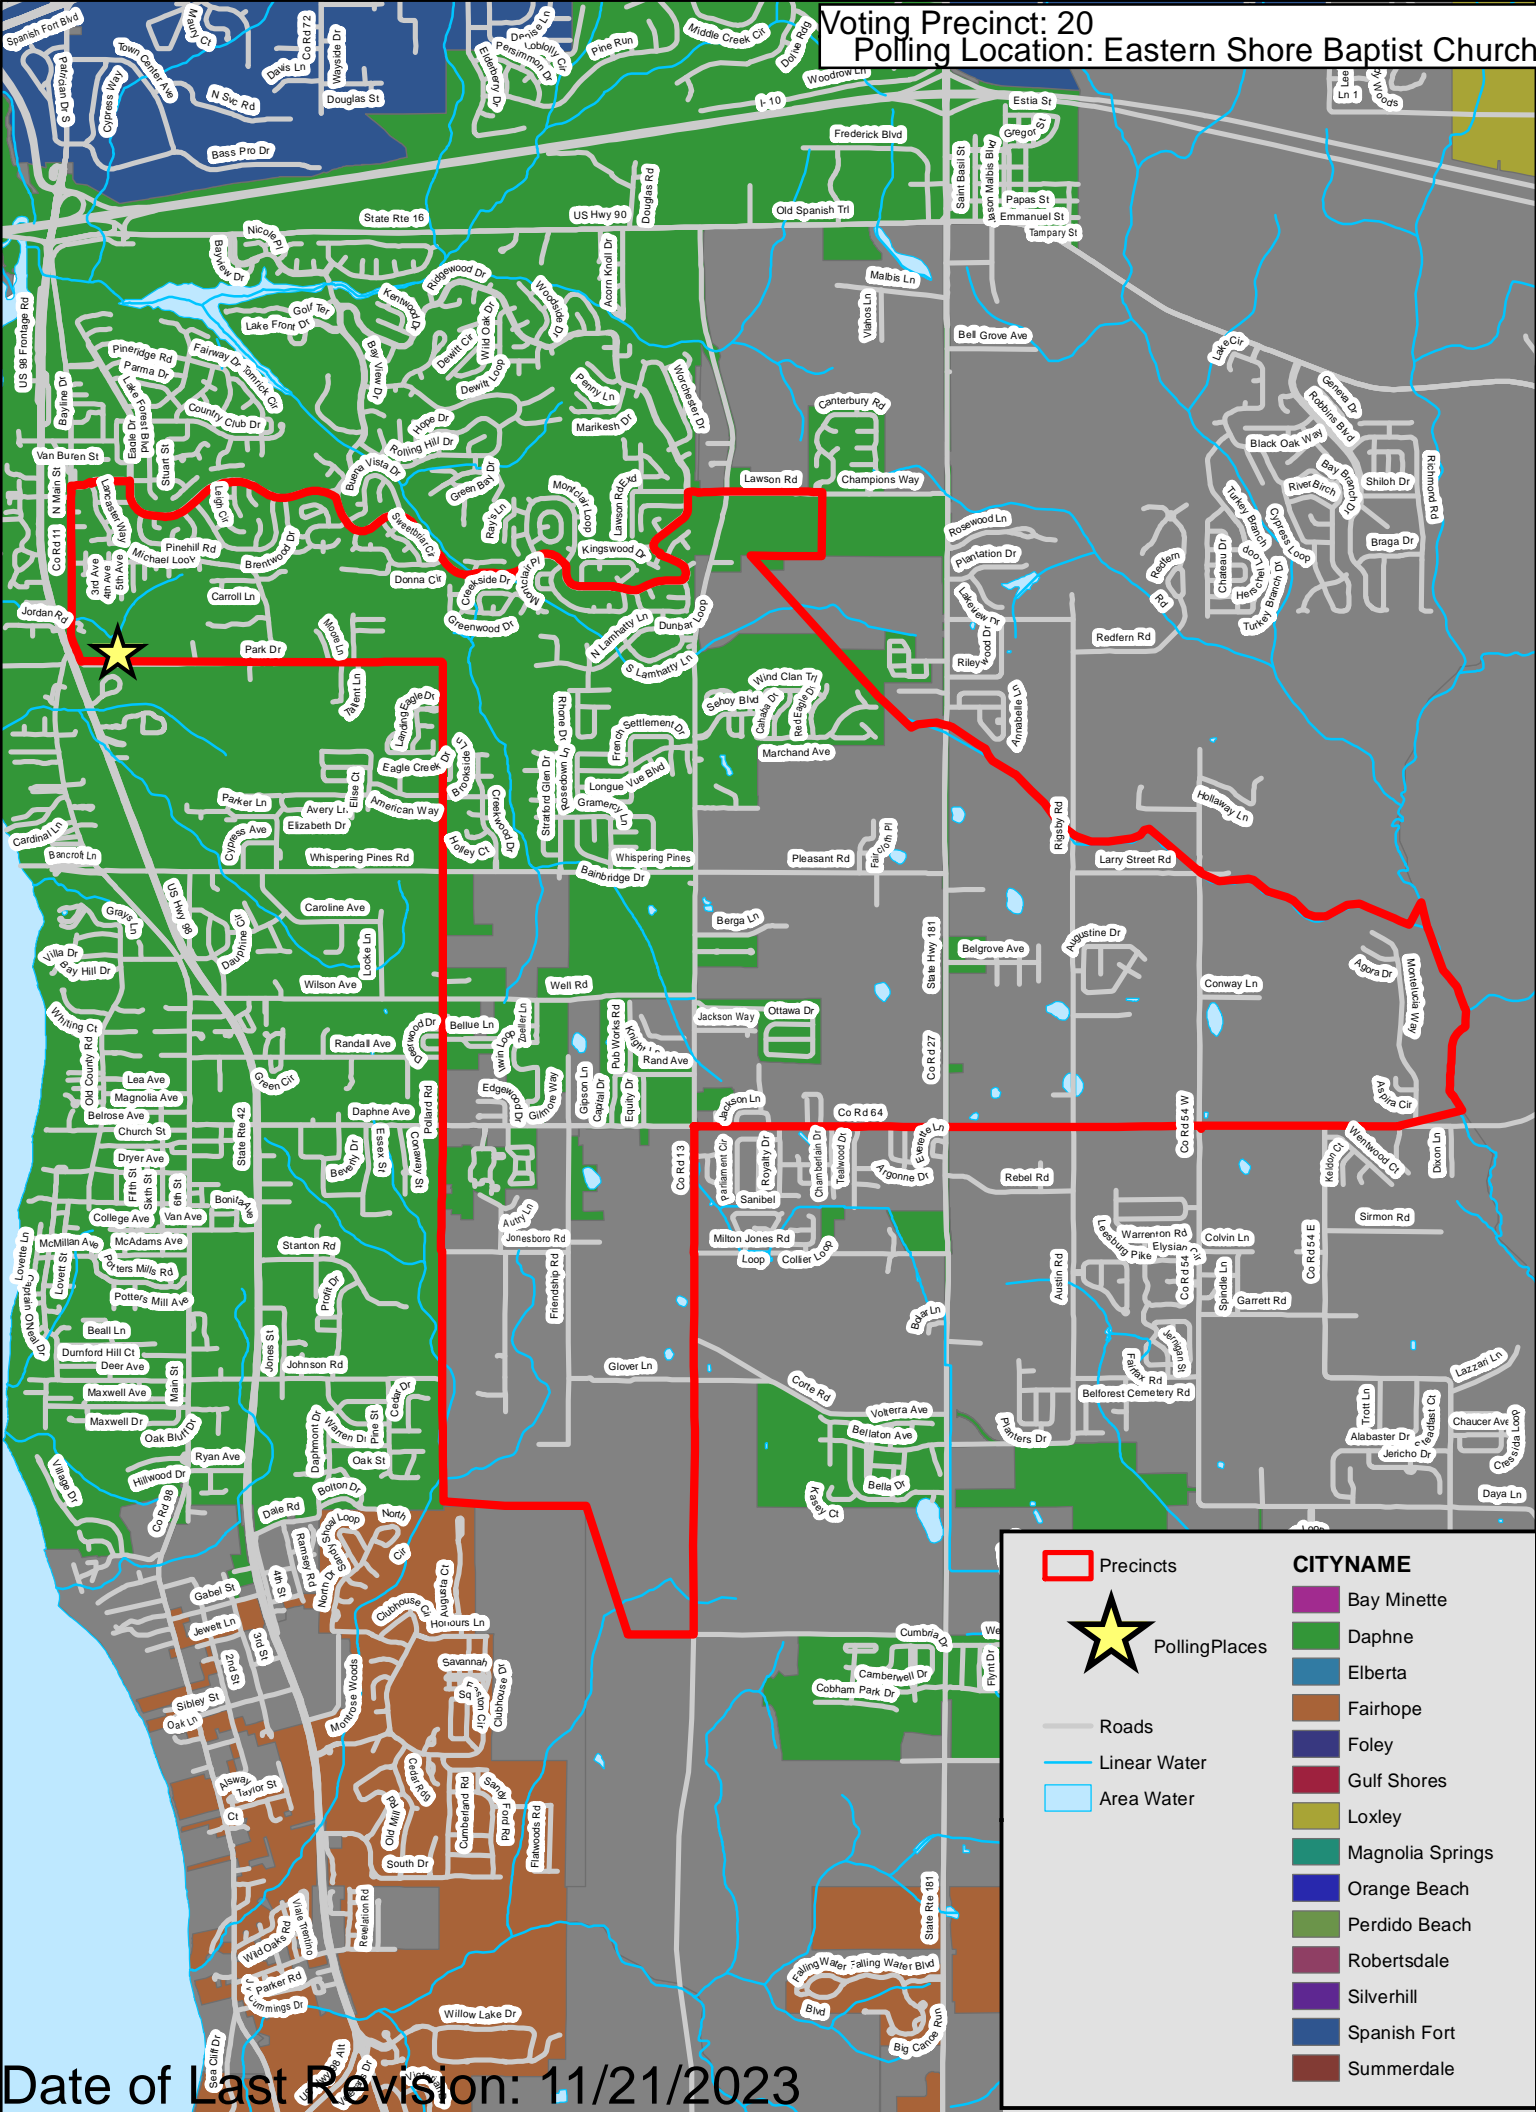

Voting Precinct: 20
Polling Location: Eastern Shore Baptist Church

	Precincts		Bay Minette
	PollingPlaces		Daphne
	Roads		Elberta
	Linear Water		Fairhope
	Area Water		Foley
			Gulf Shores
			Loxley
			Magnolia Springs
			Orange Beach
			Perdido Beach
			Robertsdale
			Silverhill
			Spanish Fort
			Summerdale