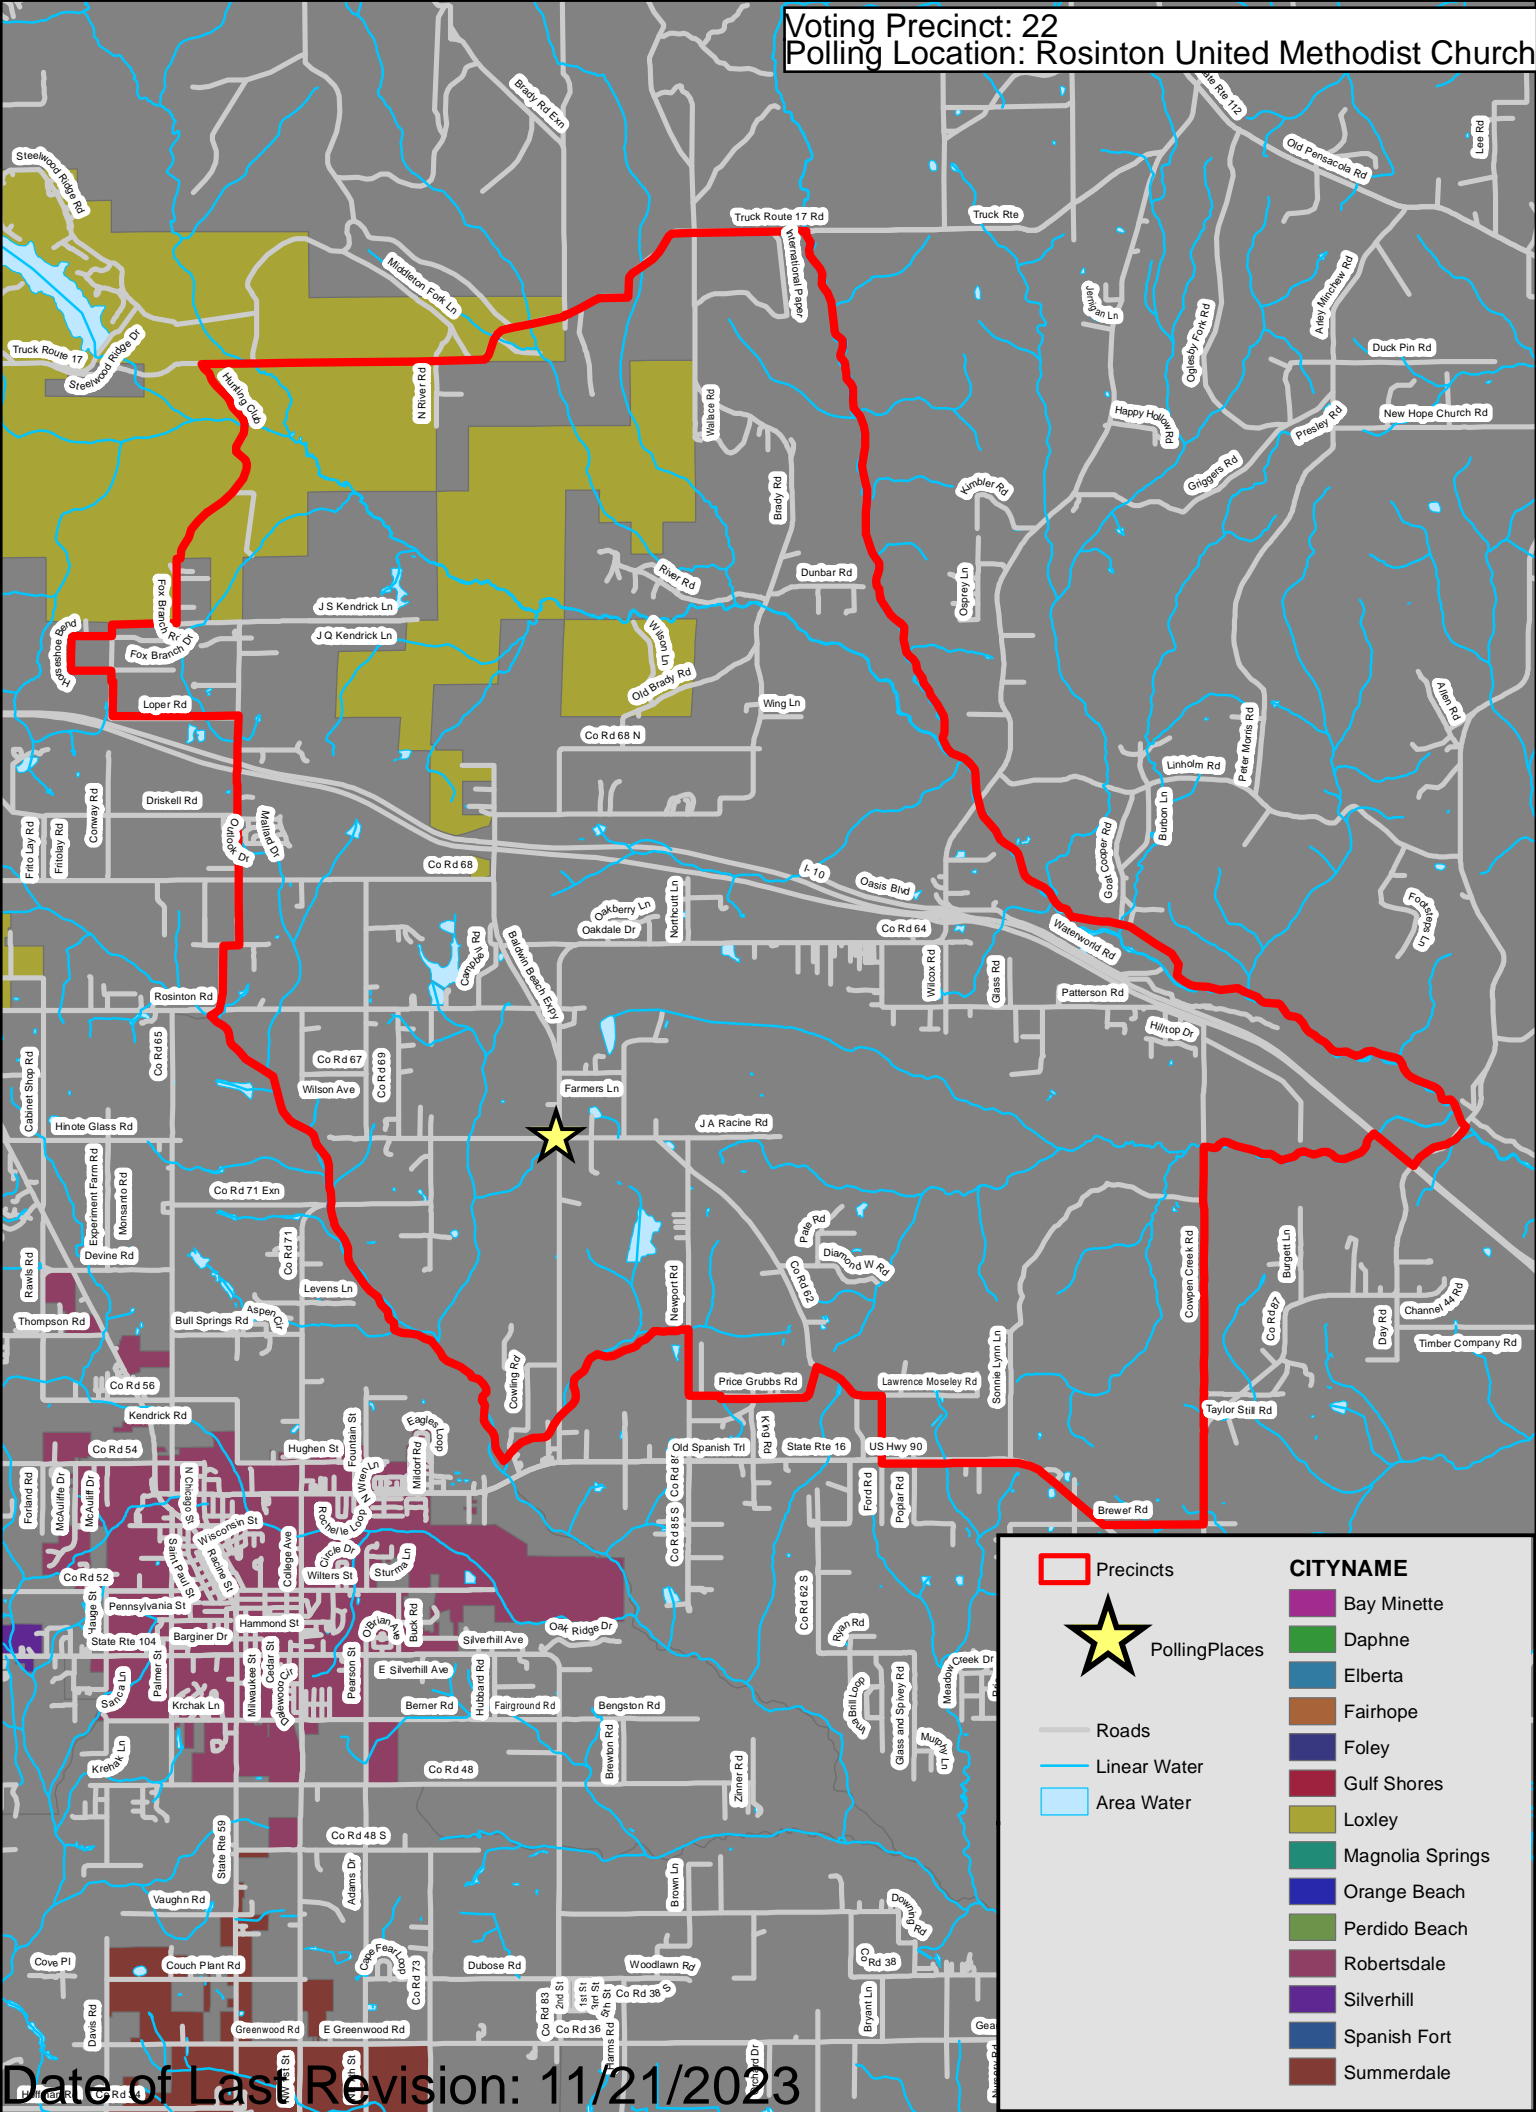

Voting Precinct: 22
Polling Location: Rosinton United Methodist Church

	Precincts		CITYNAME Bay Minette
	PollingPlaces		Daphne
	Roads		Elberta
	Linear Water		Fairhope
	Area Water		Foley
			Gulf Shores
			Loxley
			Magnolia Springs
			Orange Beach
			Perdido Beach
			Robertsdale
			Silverhill
			Spanish Fort
			Summerdale